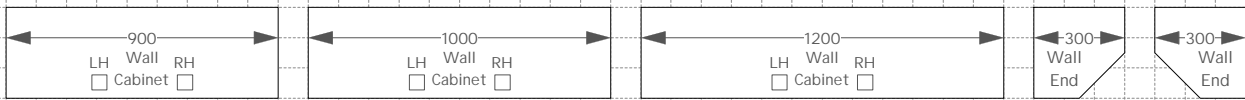

Wall Cabinets

Scale: 1 box = 100mm

Appliance Cabinets