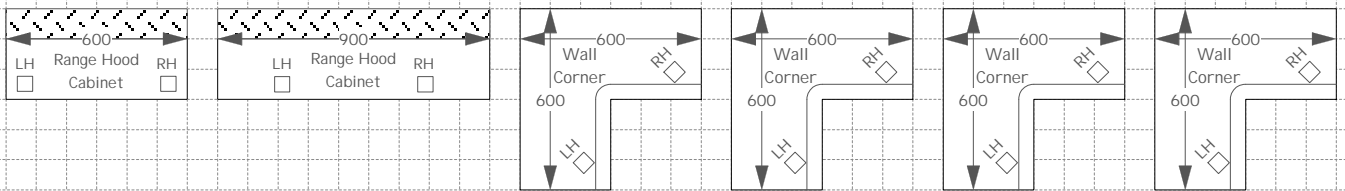

Wall Cabinets

Scale: 1 box = 100mm

Appliance Cabinets