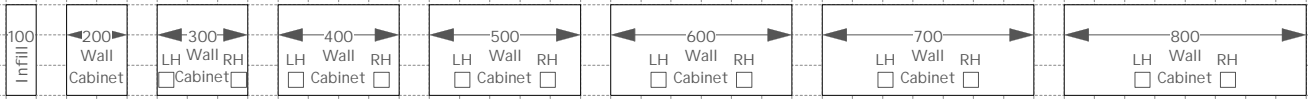

Wall Cabinets

Scale: 1 box = 100mm

Appliance Cabinets