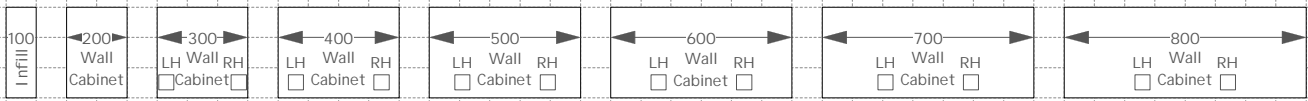

Wall Cabinets

Scale: 1 box = 100mm

Appliance Cabinets