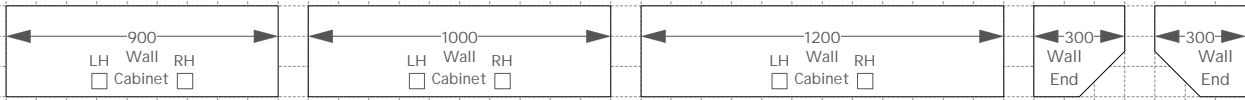

Wall Cabinets

Scale: 1 box = 100mm

Appliance Cabinets